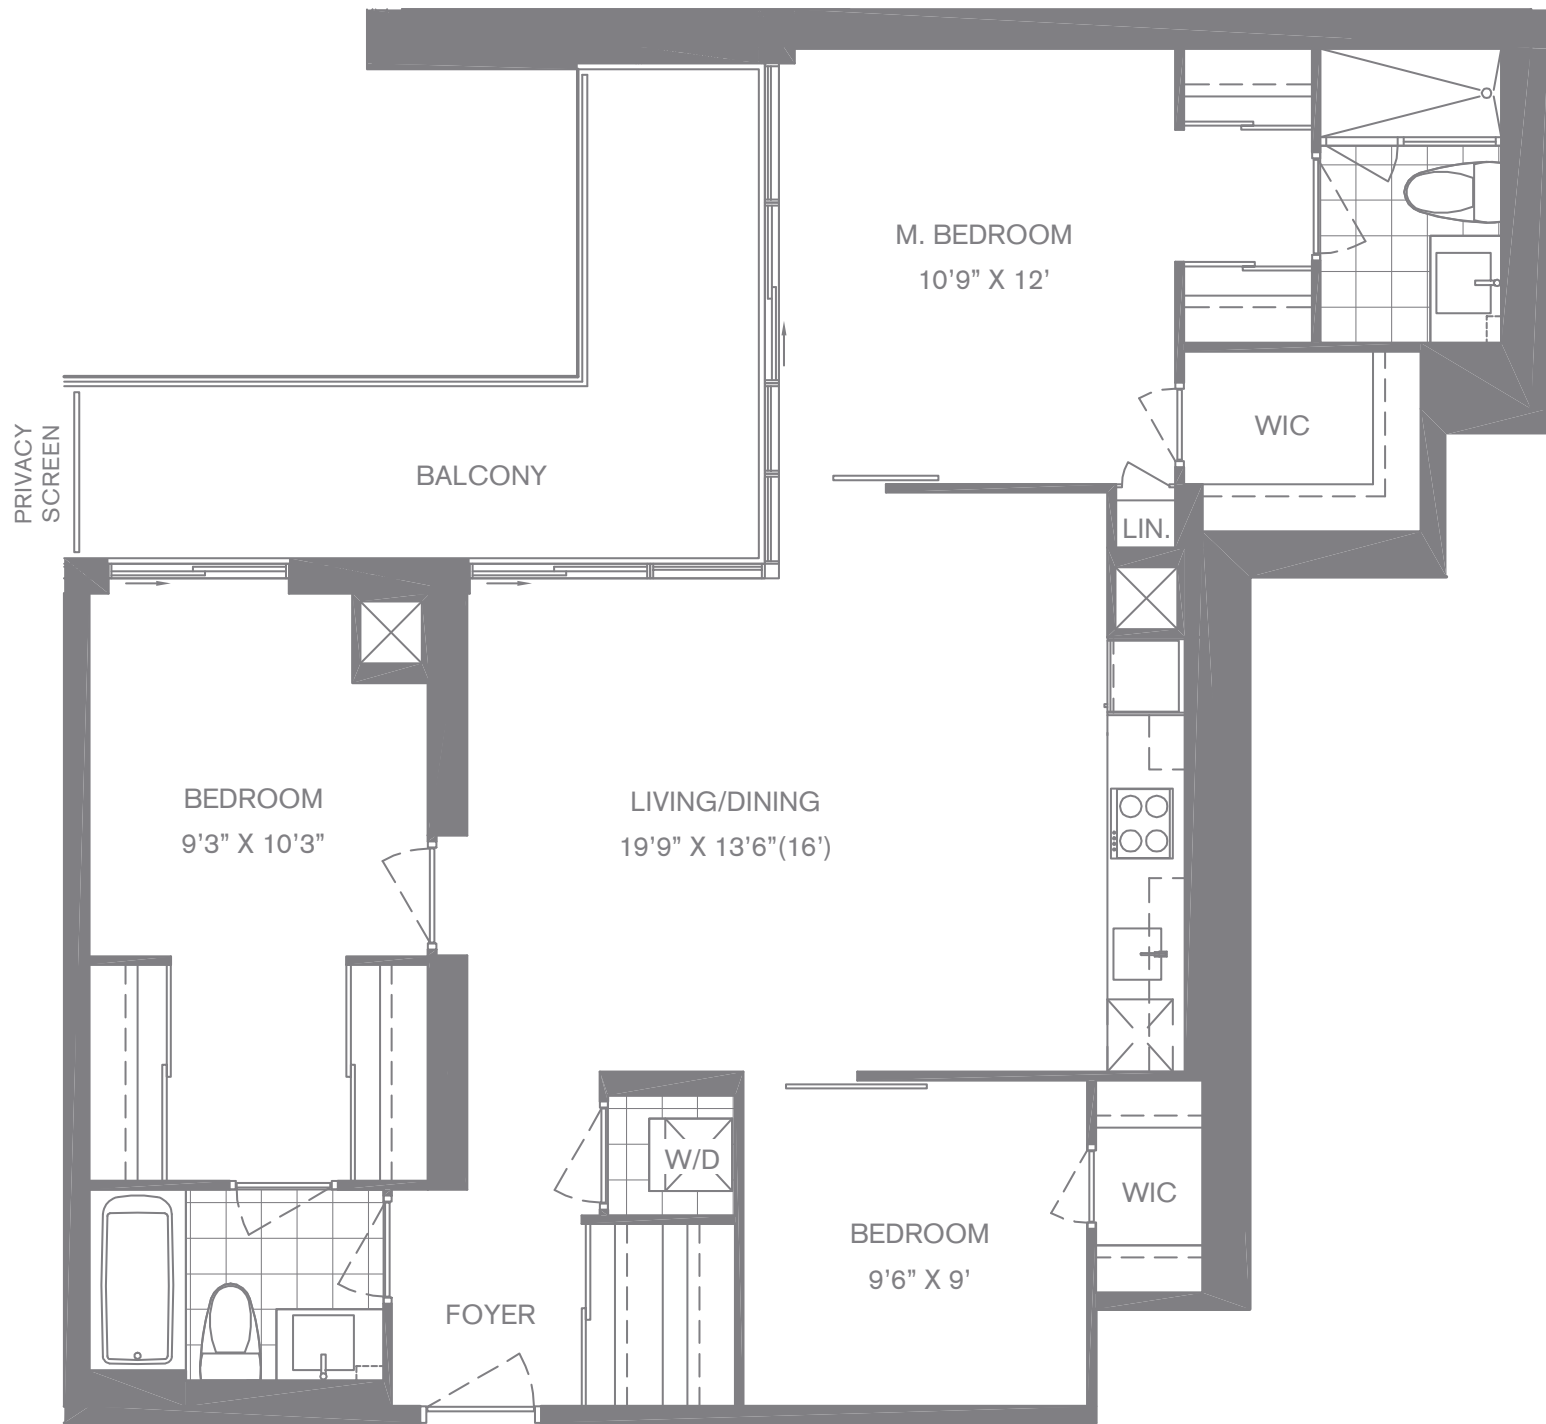

THE PICASSO

1073 SQ. FT.

THREE BEDROOM + BALCONY (120 SQ.FT.)

(3B-2)

Sizes and specifications are subject to change without notice. E.&O.E. Actual usable space may vary from any stated floor area. All dimensions are approximate and are subject to normal construction variances. Measurements of rooms set forth on any floor plan may be taken at the widest points of each given room (as if the room were a perfect rectangle), without regard for any cutouts. Floor measurements were calculated on the middle floor of typical floor plates.

THE VAN GOGH 1045 SQ. FT.

THREE BEDROOM + BALCONY (160 SQ.FT.)

(3B-1)

Sizes and specifications are subject to change without notice. E.&O.E. Actual usable space may vary from any stated floor area. All dimensions are approximate and are subject to normal construction variances. Measurements of rooms set forth on any floor plan may be taken at the widest points of each given room (as if the room were a perfect rectangle), without regard for any cutouts. Floor measurements were calculated on the middle floor of typical floor plates.