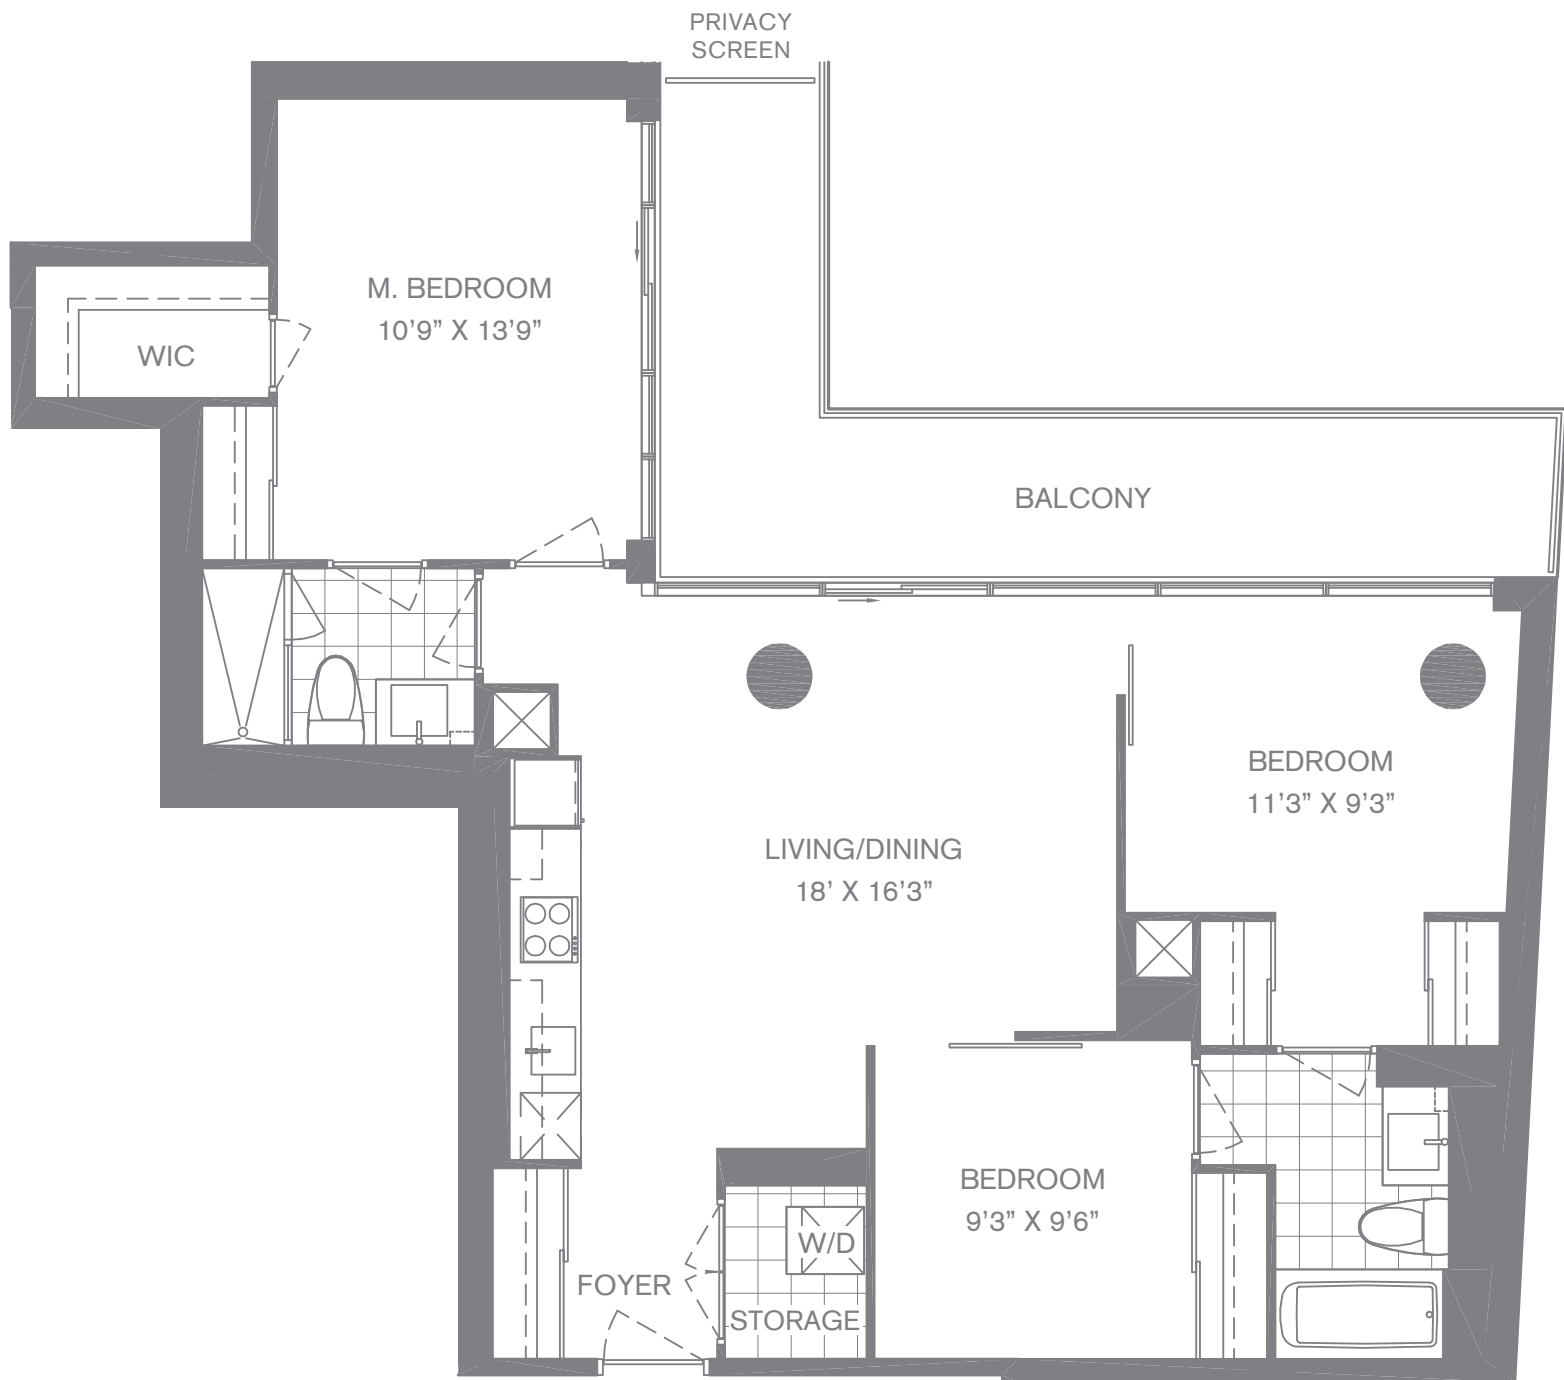

THE PICASSO

1073 SQ. FT.

THREE BEDROOM + BALCONY (120 SQ.FT.)

(3B-2)

Sizes and specifications are subject to change without notice. E.&O.E. Actual usable space may vary from any stated floor area. All dimensions are approximate and are subject to normal construction variances. Measurements of rooms set forth on any floor plan may be taken at the widest points of each given room (as if the room were a perfect rectangle), without regard for any cutouts. Floor measurements were calculated on the middle floor of typical floor plates.

THE VAN GOGH 1045 SQ. FT.

THREE BEDROOM + BALCONY (160 SQ.FT.)

(3B-1)

Sizes and specifications are subject to change without notice. E.&O.E. Actual usable space may vary from any stated floor area. All dimensions are approximate and are subject to normal construction variances. Measurements of rooms set forth on any floor plan may be taken at the widest points of each given room (as if the room were a perfect rectangle), without regard for any cutouts. Floor measurements were calculated on the middle floor of typical floor plates.