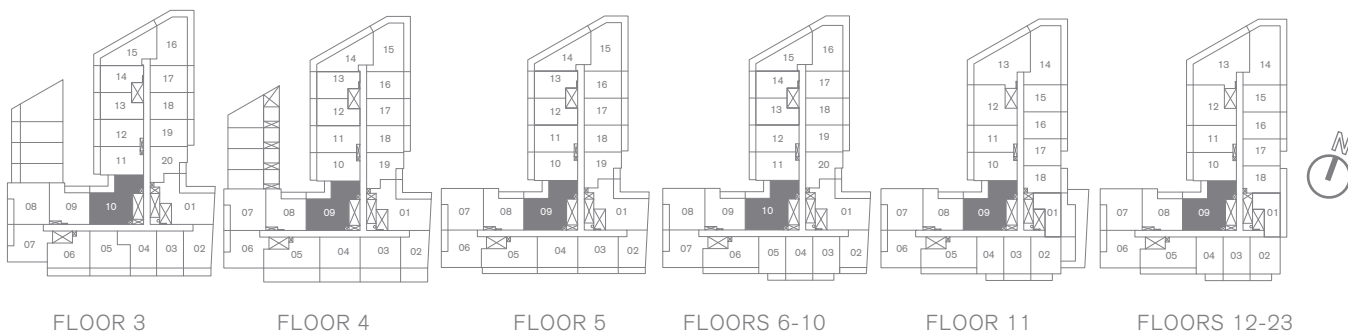

THE PICASSO

1073 SQ. FT.

THREE BEDROOM + BALCONY (120 SQ.FT.)

(3B-2)

Sizes and specifications are subject to change without notice. E.&O.E. Actual usable space may vary from any stated floor area. All dimensions are approximate and are subject to normal construction variances. Measurements of rooms set forth on any floor plan may be taken at the widest points of each given room (as if the room were a perfect rectangle), without regard for any cutouts. Floor measurements were calculated on the middle floor of typical floor plates.

THE VAN GOGH 1045 SQ. FT.

THREE BEDROOM + BALCONY (160 SQ.FT.)

(3B-1)

Sizes and specifications are subject to change without notice. E.&O.E. Actual usable space may vary from any stated floor area. All dimensions are approximate and are subject to normal construction variances. Measurements of rooms set forth on any floor plan may be taken at the widest points of each given room (as if the room were a perfect rectangle), without regard for any cutouts. Floor measurements were calculated on the middle floor of typical floor plates.